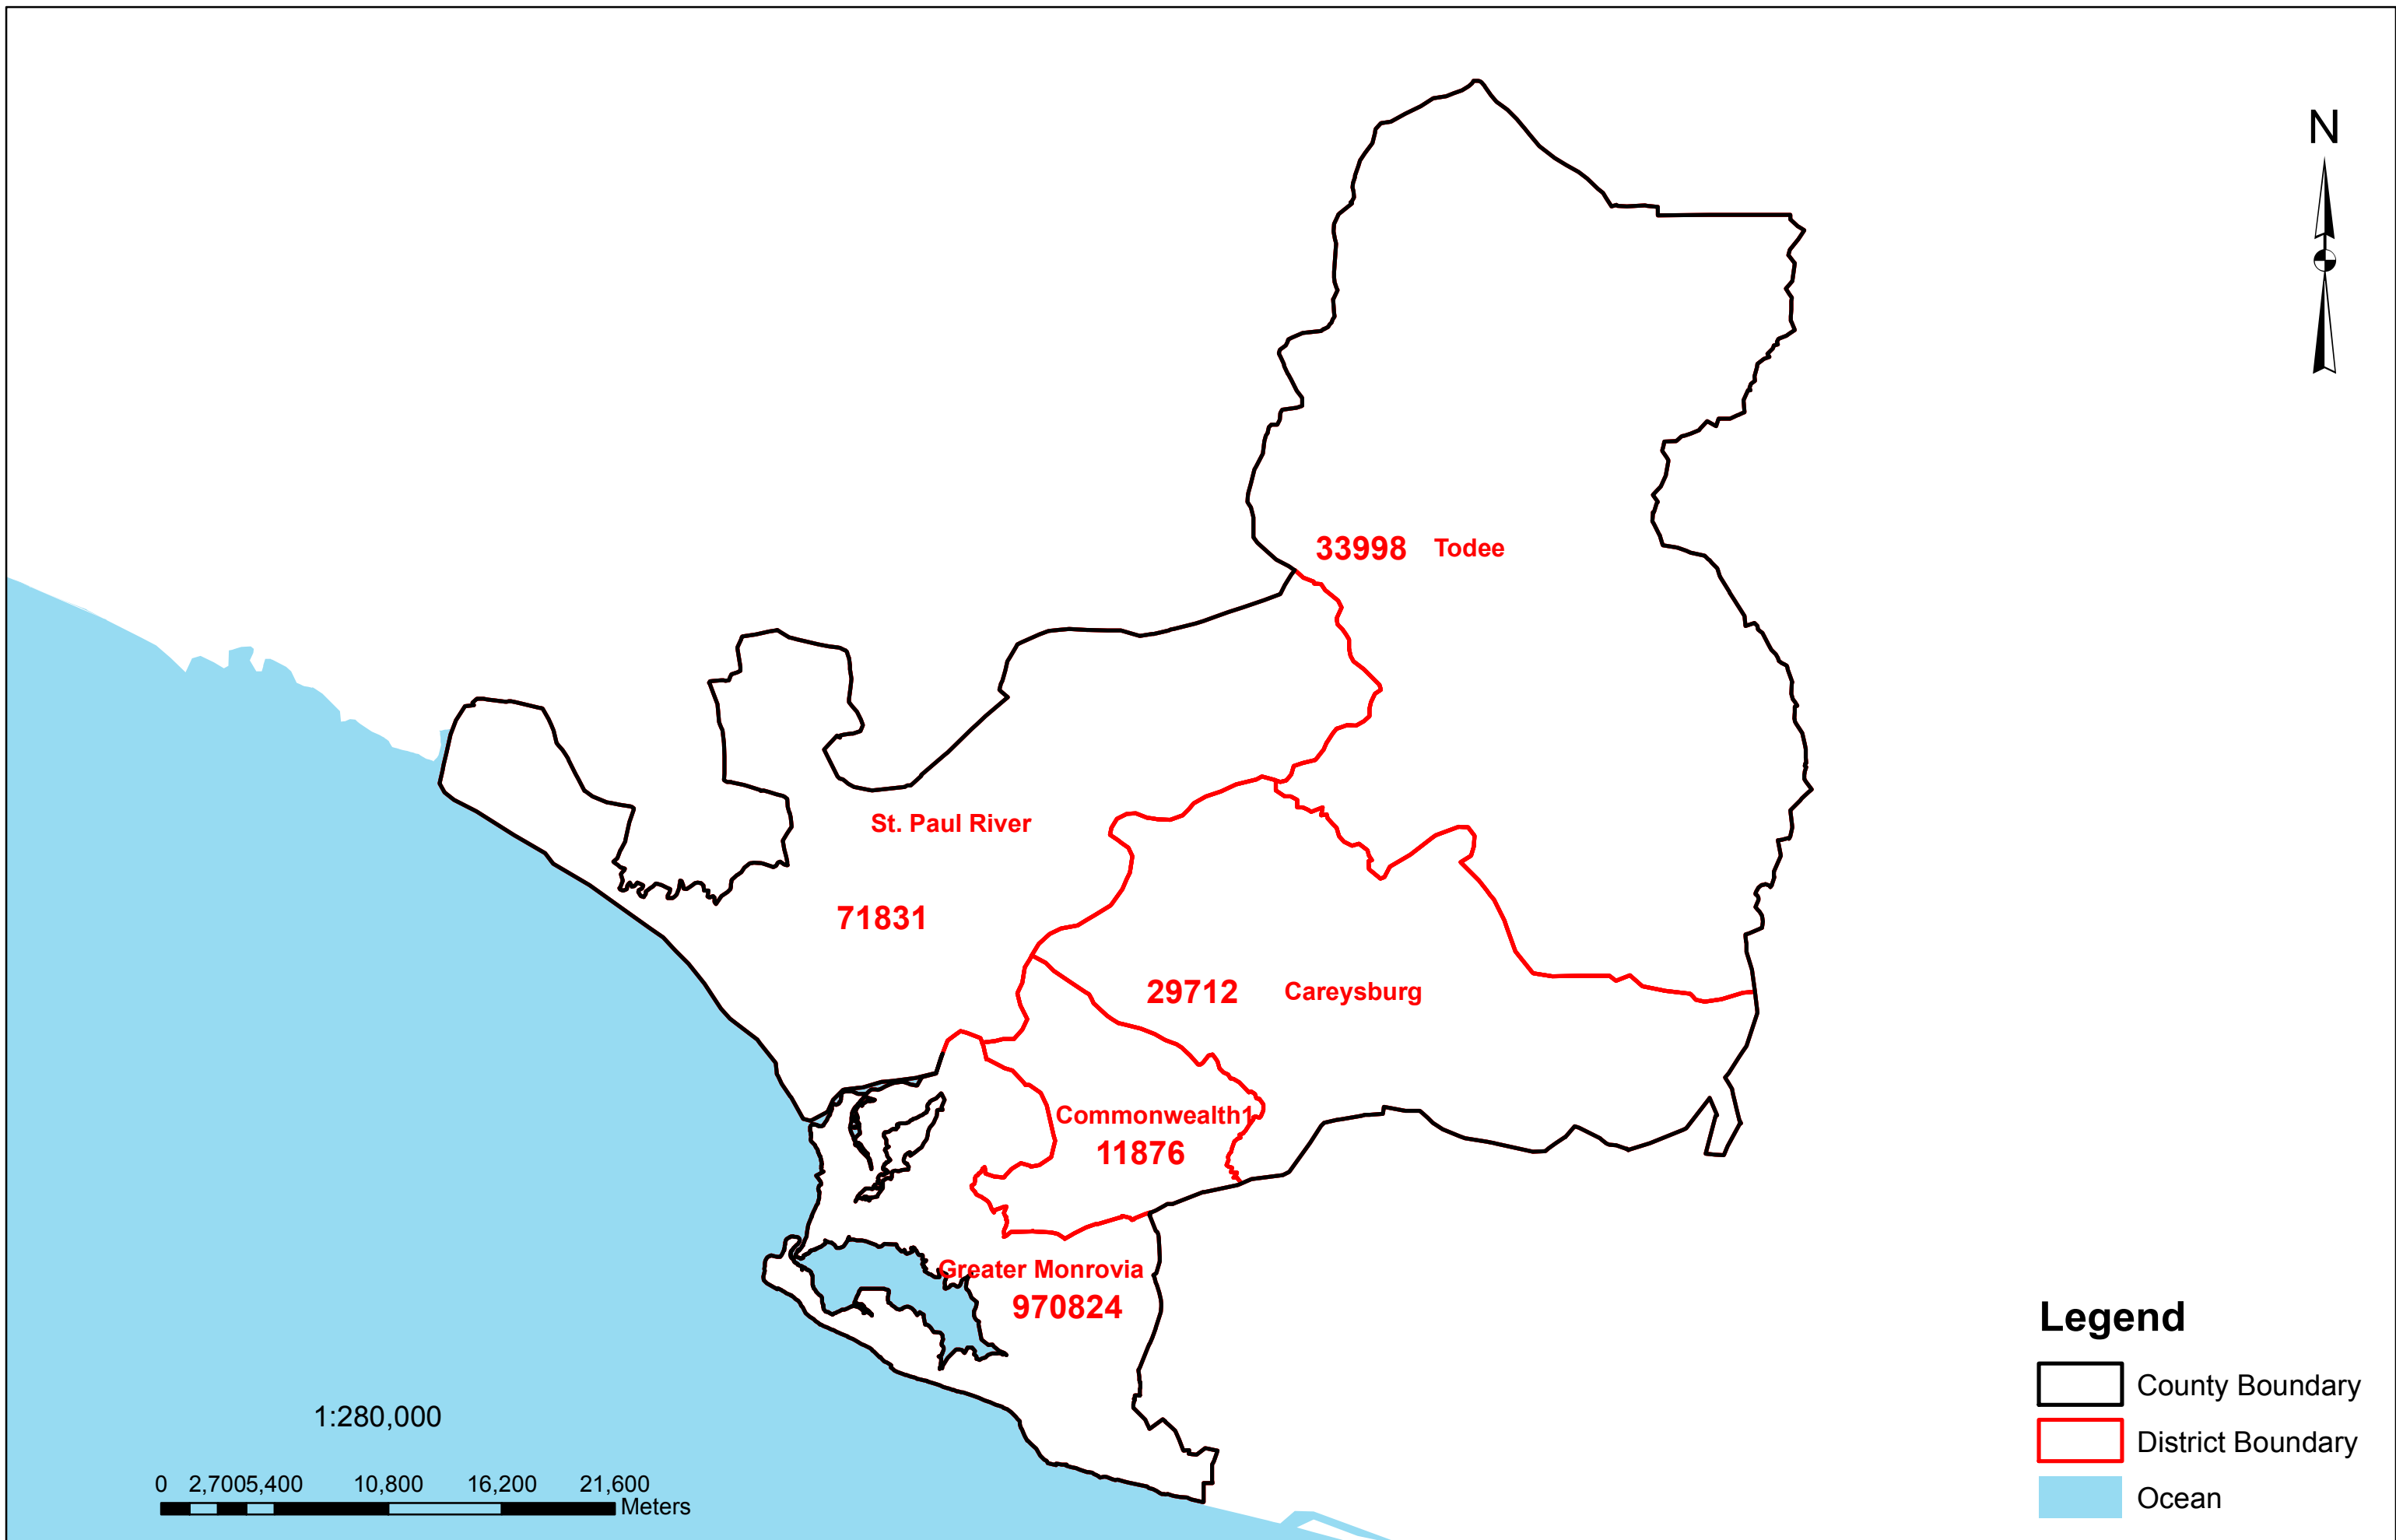

Montserrado County

Legend

-  County Boundary
-  District Boundary
-  Ocean

1:280,000

0 2,700 5,400 10,800 16,200 21,600 Meters