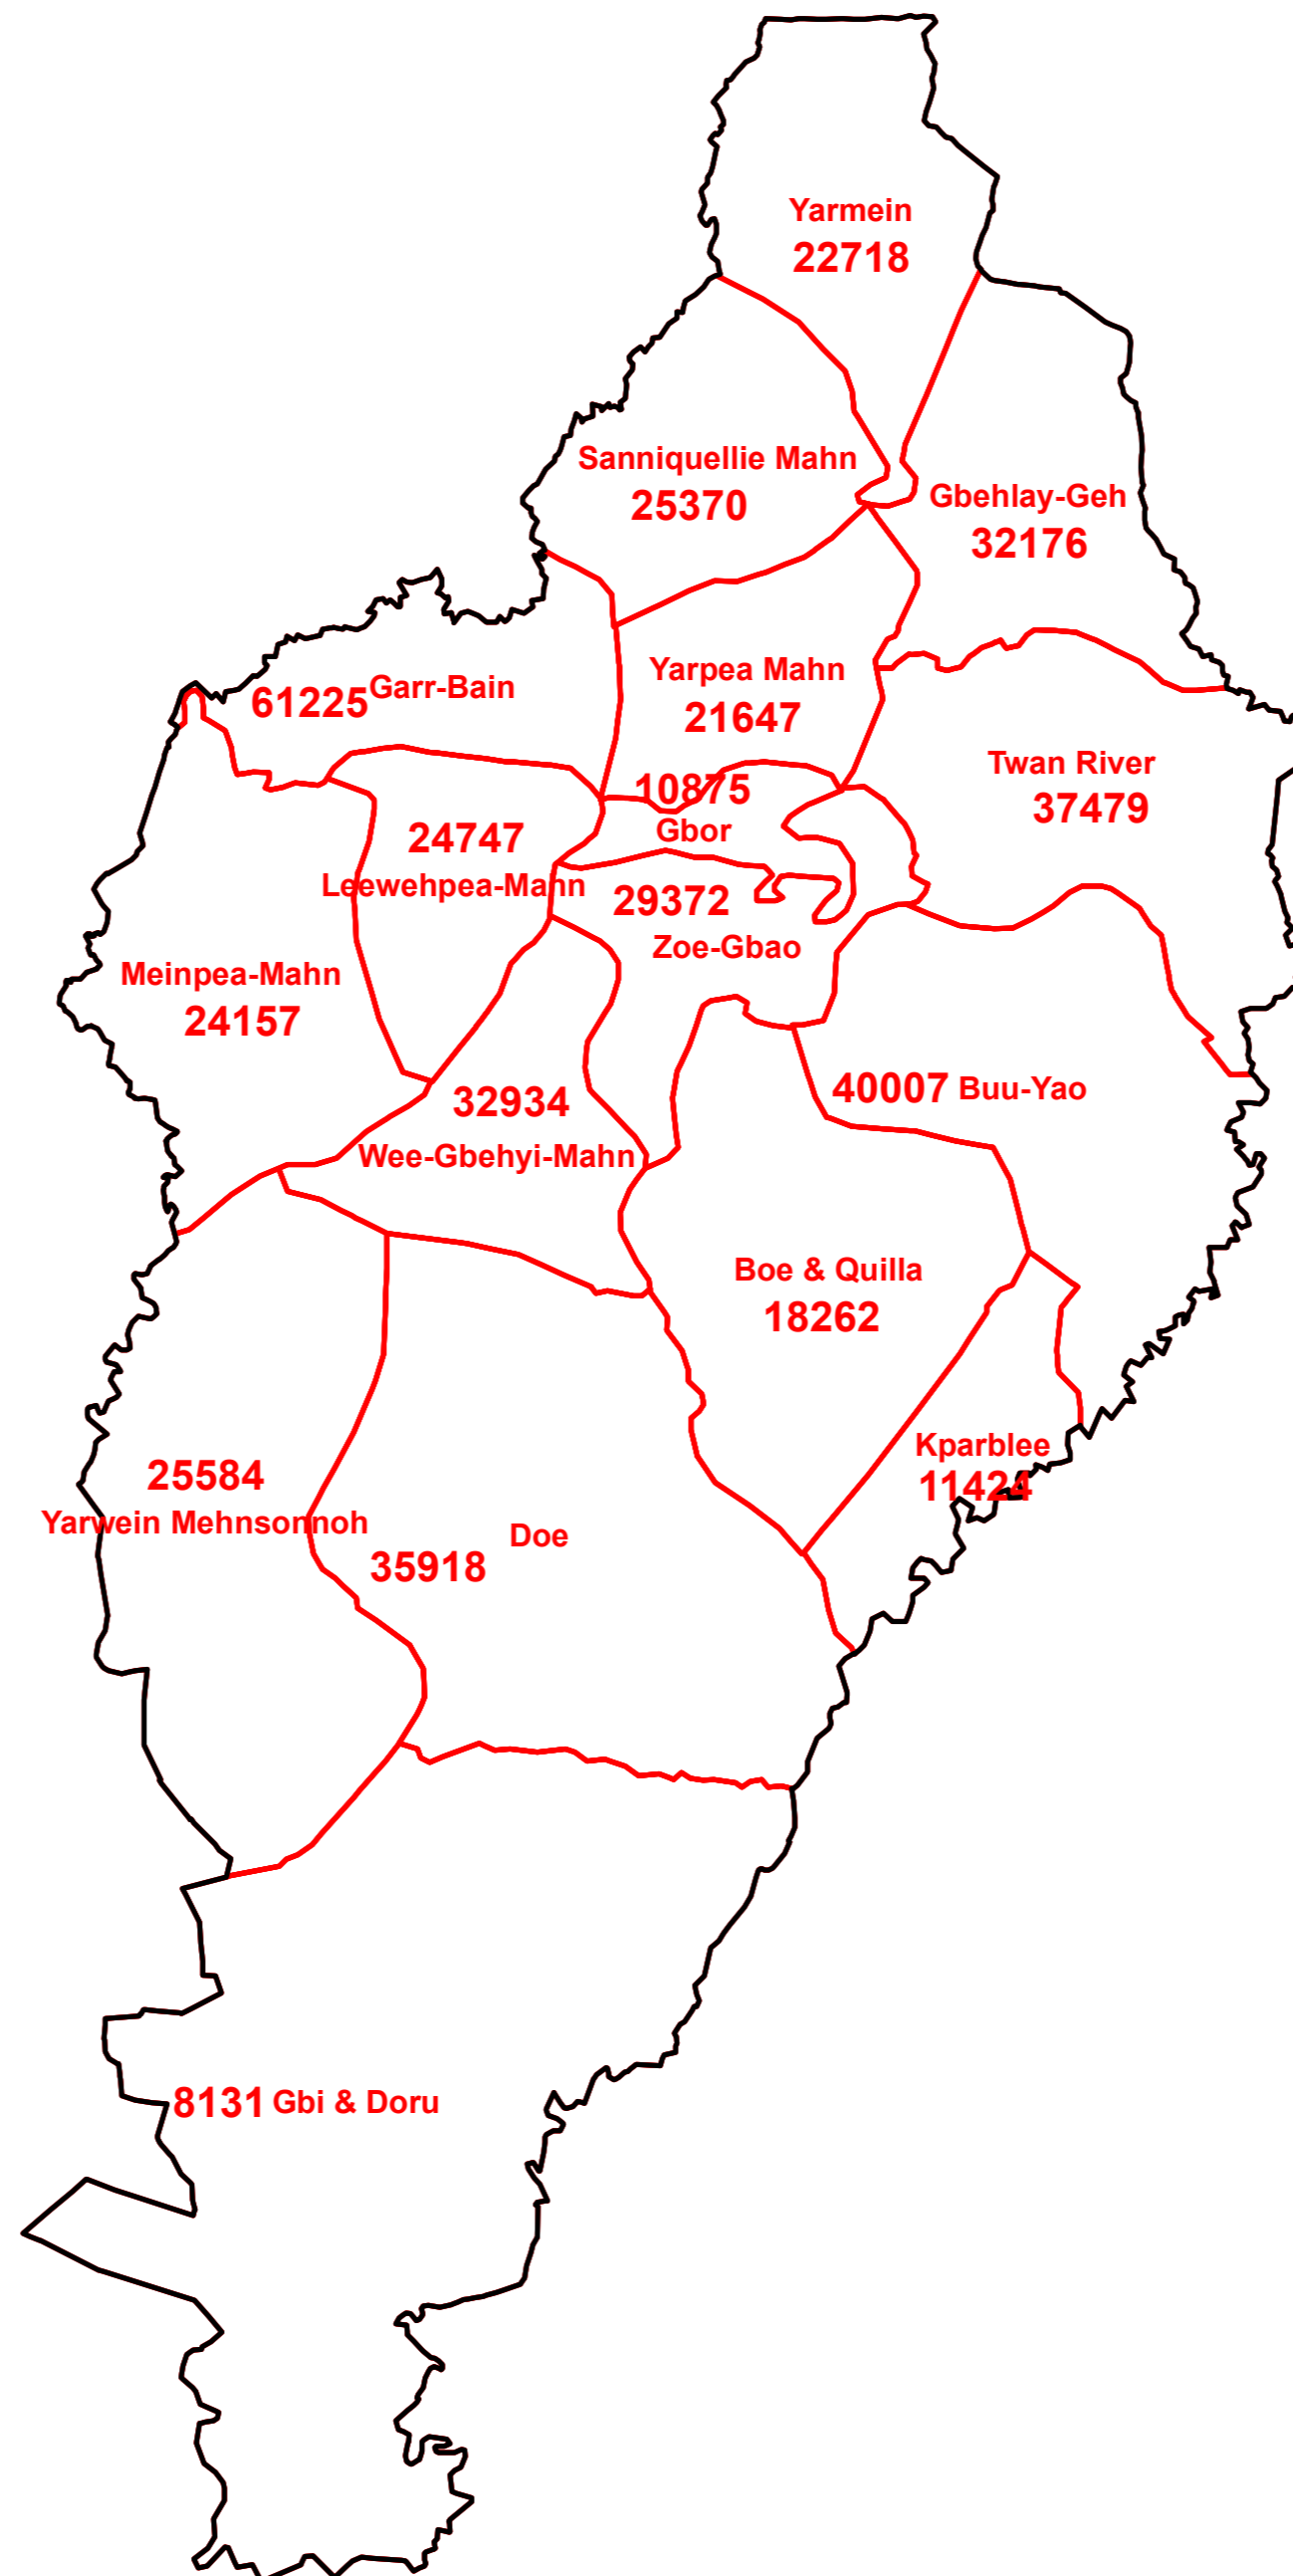

Nimba County

Legend

-  County Boundary
-  District Boundary

1:611,695