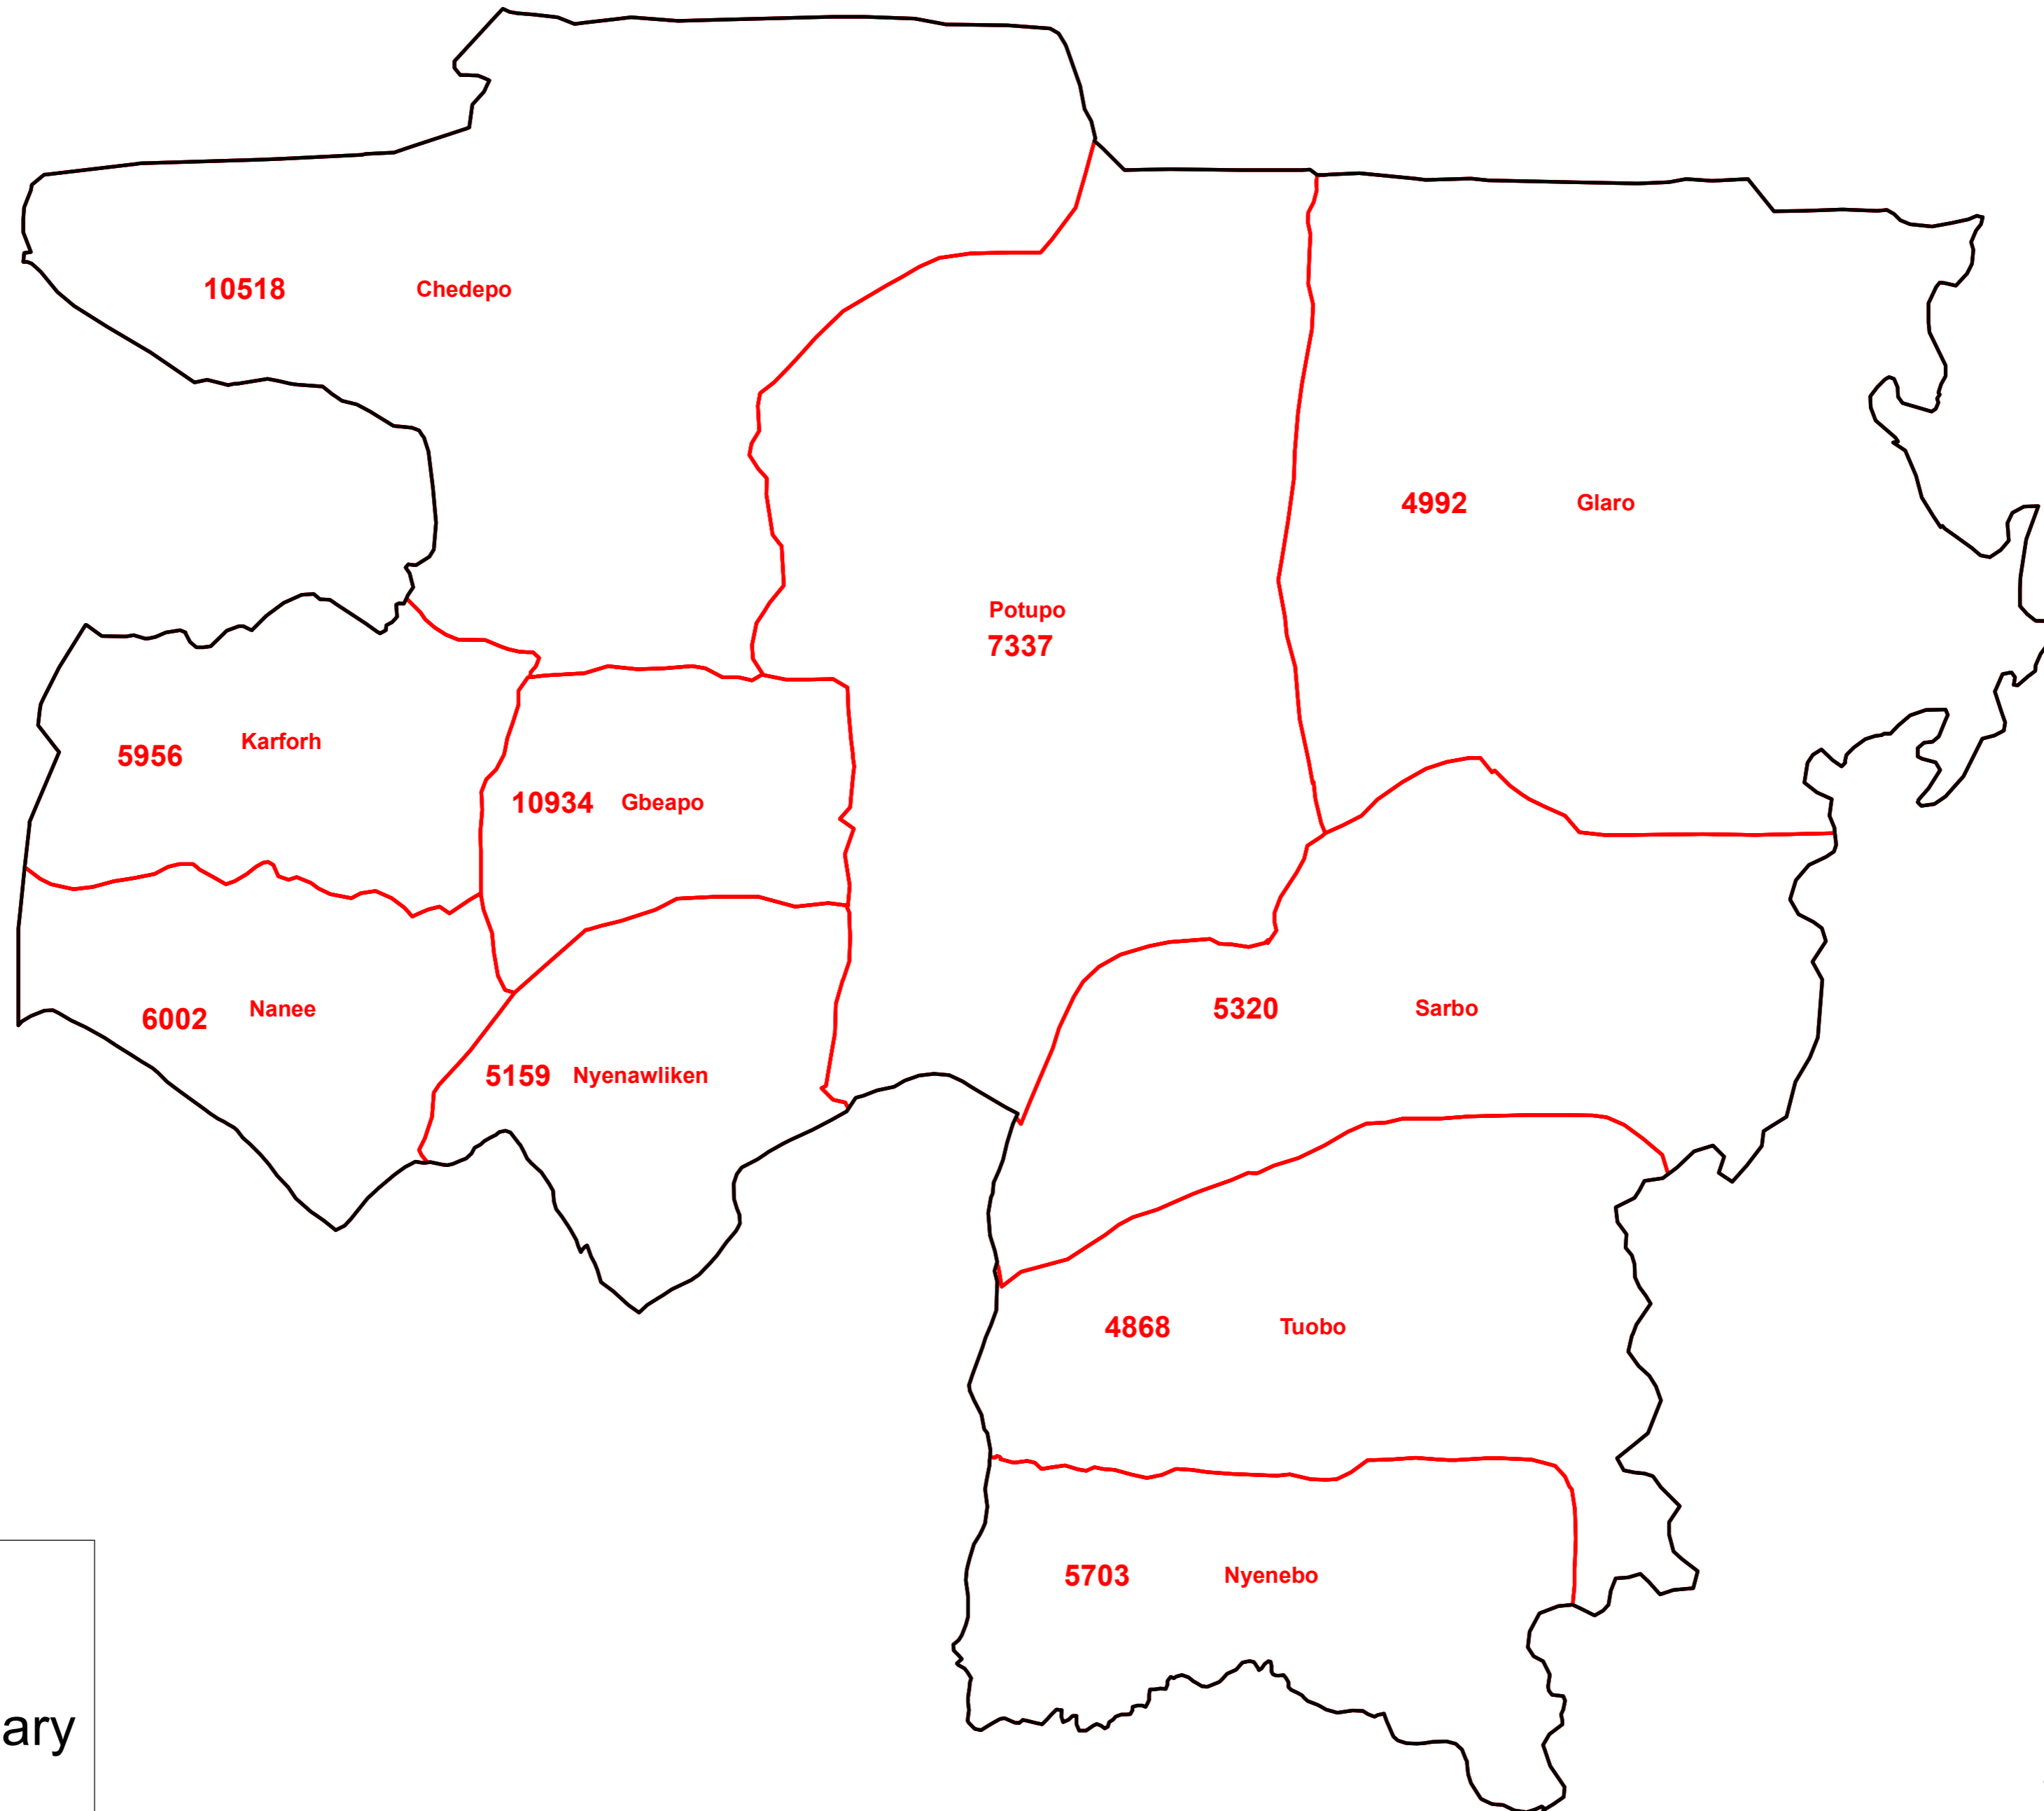

# River Gee County

## Legend

-  County Boundary
-  District Boundary

1:254,775

0 2,800 5,600 11,200 16,800 22,400 Meters