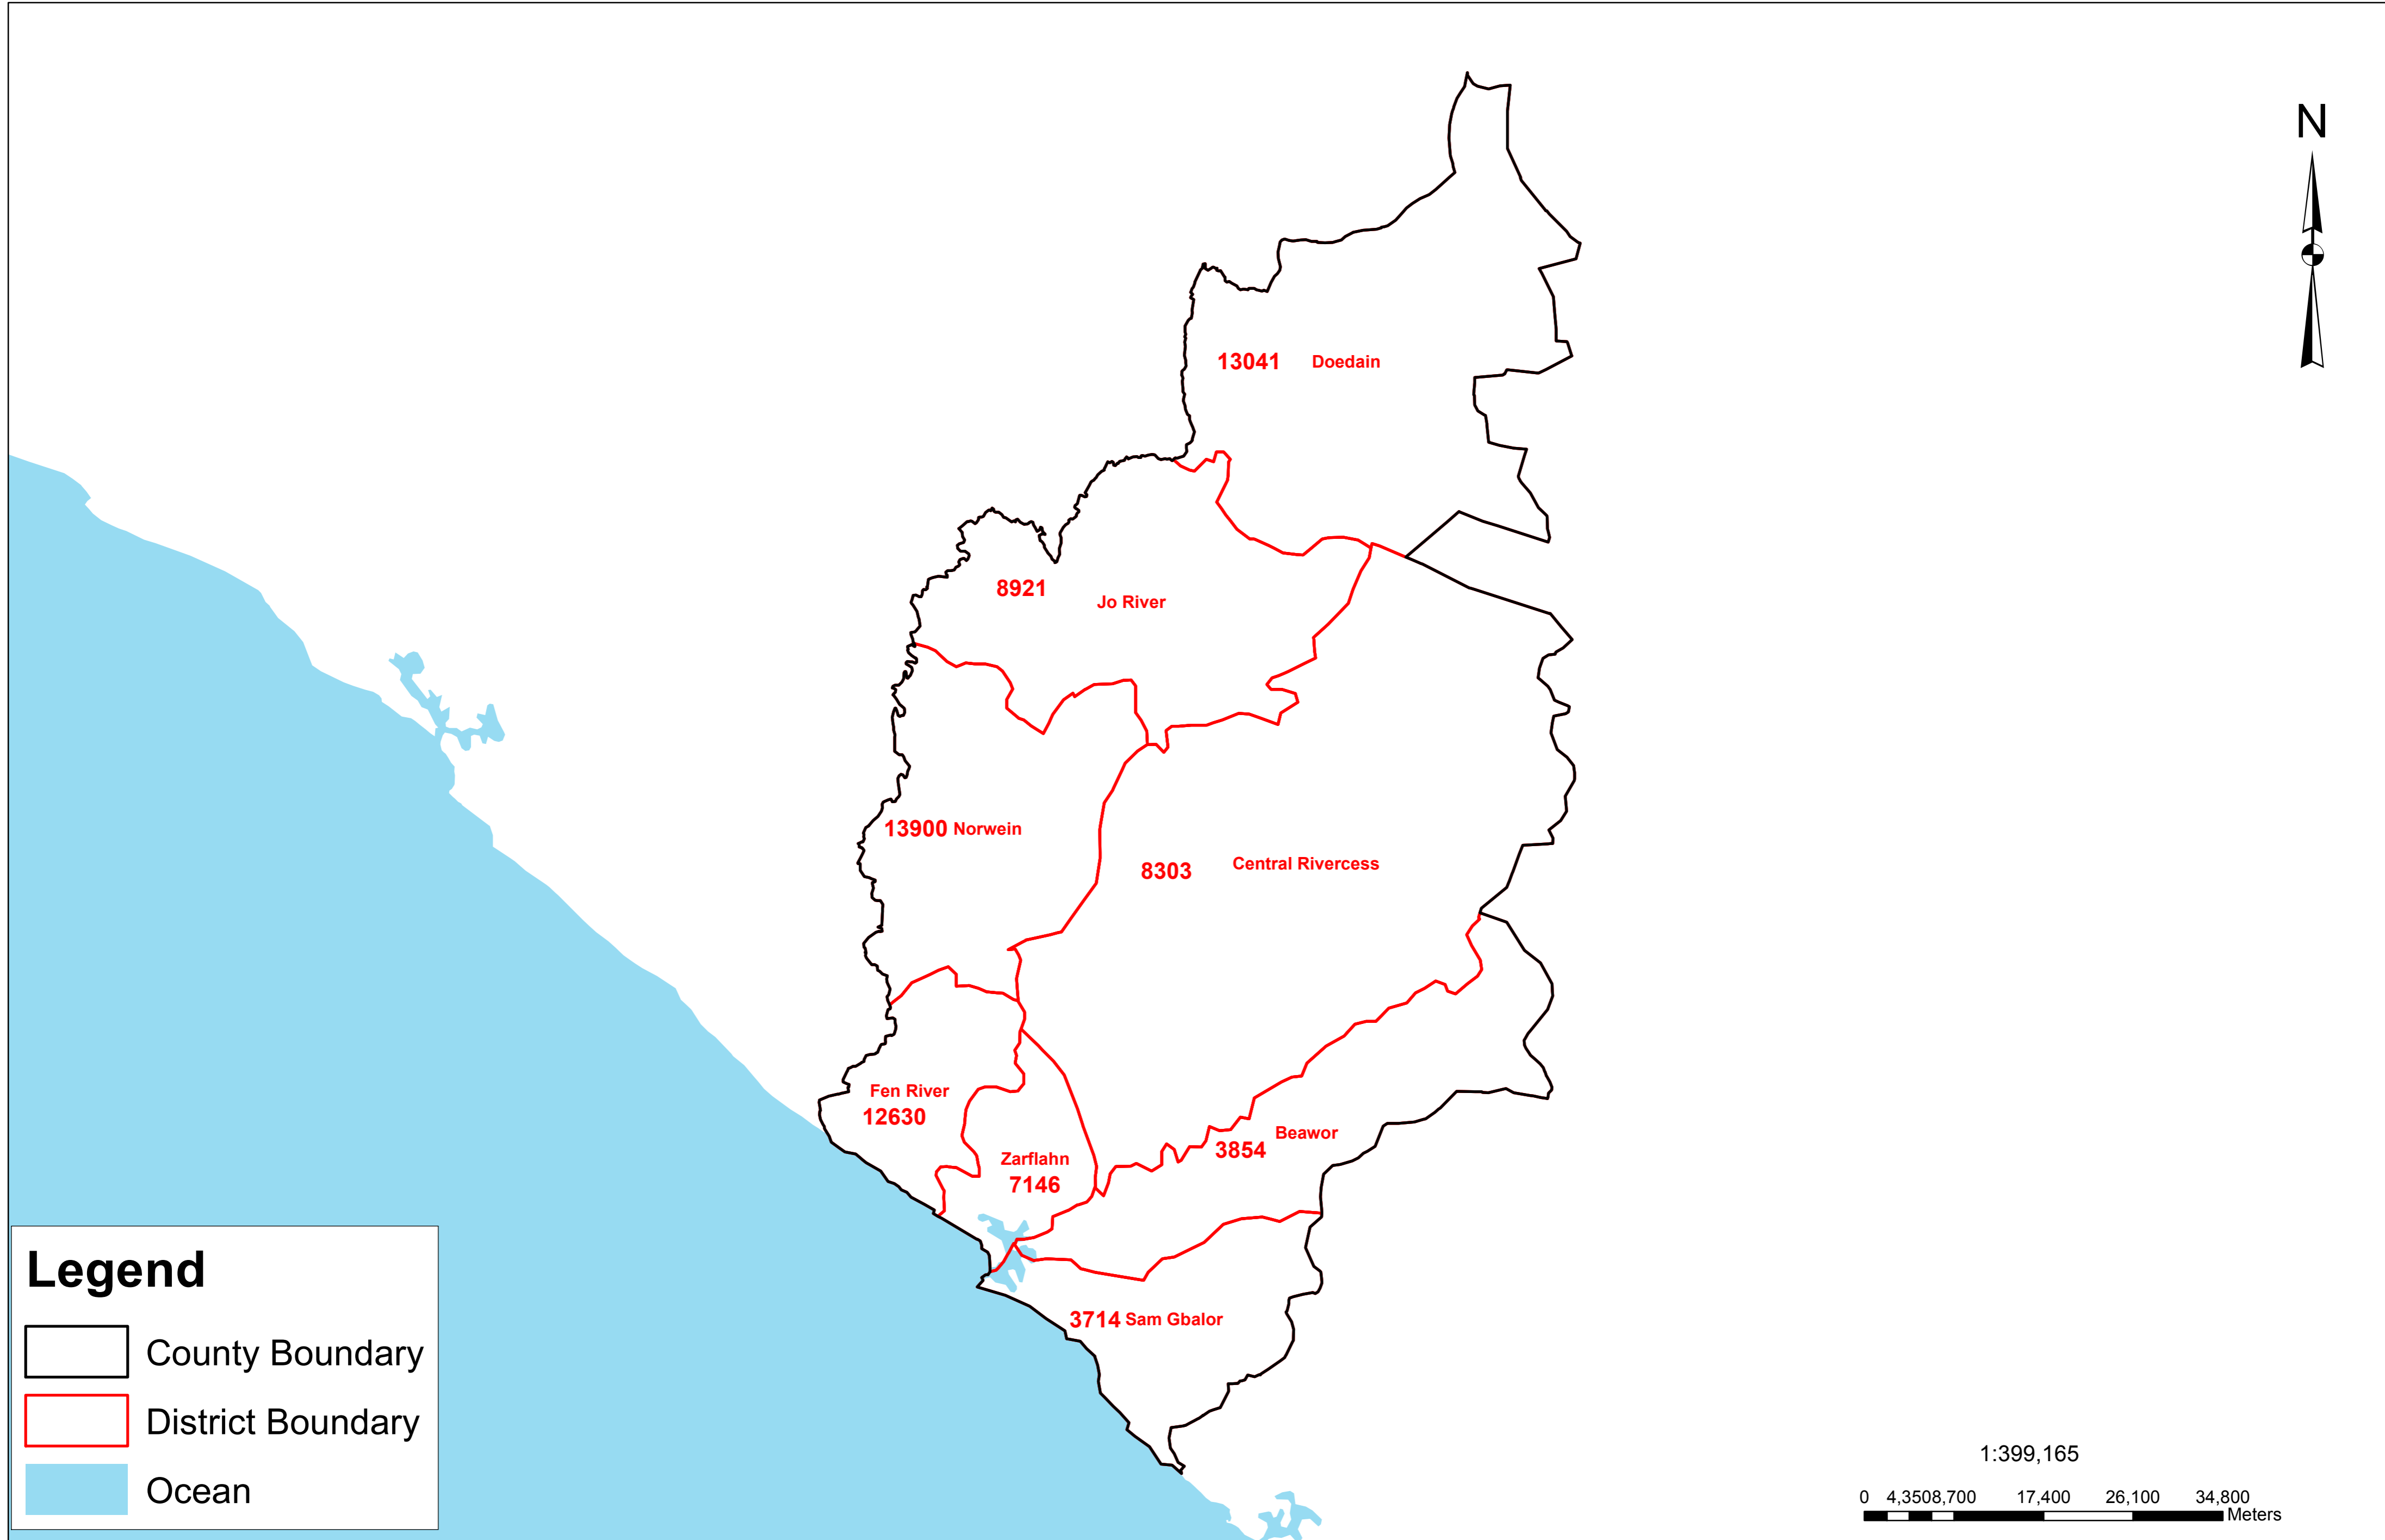

Rivercess County

Legend

- County Boundary
- District Boundary
- Ocean

1:399,165
0 4,3508,700 17,400 26,100 34,800 Meters